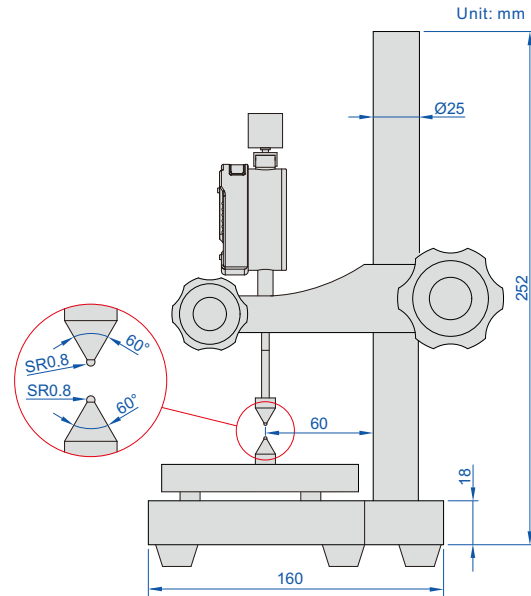

DIGITAL GEOMEMBRANE THICKNESS GAGE

DATA
OUTPUT

2259-10

- Measure thickness of geomembranes
- Button function: on/off, inch/mm, zero, data preset, change measuring direction, absolute/incremental measurement
- CR2032 battery, automatic power off (time is adjustable)
- Supplied with dust cover
- Optional accessory: data output cable (code **7315-50M**, **7302-50M**)

Code	Range	Resolution	Accuracy	Pressure
2259-10	12.7mm/0.5"	0.001mm/0.00005"	5µm	0.56±0.05N